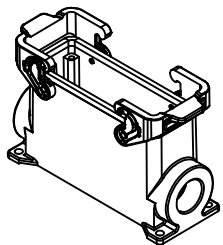

Diritti riservati All rights reserved

	Dimensions in mm
Original Size A4	MLAP 24.25
Date 01/03/22	surface mounting housing, size "104.27", 1x M25 side entry, with 2 IL-BRID levers
Sign. G. Renna	

Simplified representation with dimensions without tolerance

Scale  
1:1