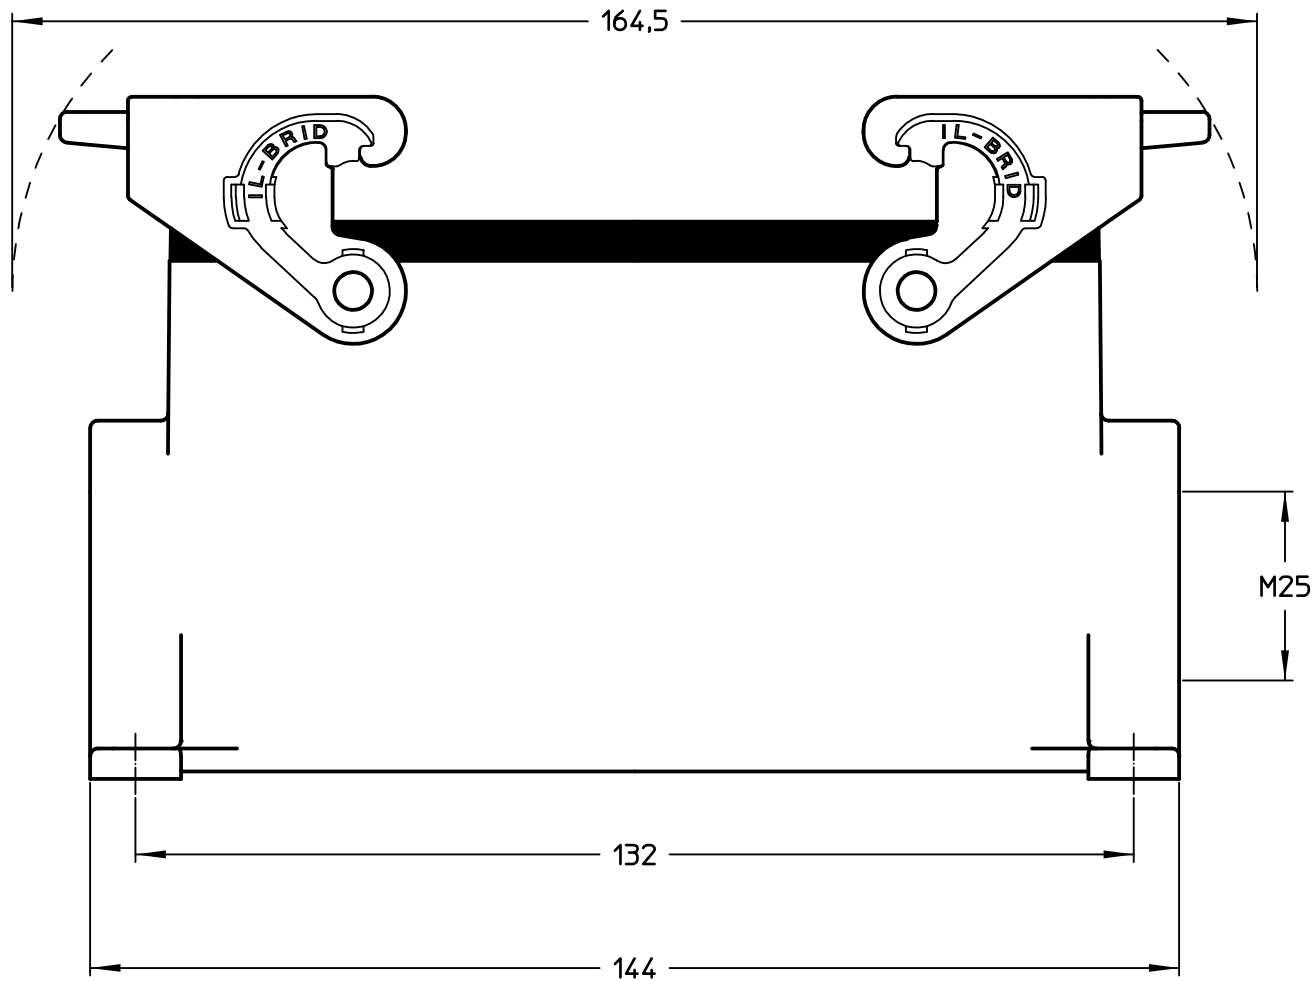

Diritti riservati All rights reserved

	Dimensions in mm
Original Size A4	MLAP 24.25
Date 01/03/22	surface mounting housing, size "104.27", 1x M25 side entry, with 2 IL-BRID levers
Sign. G. Renna	

Simplified representation with dimensions without tolerance

Scale  
1:1