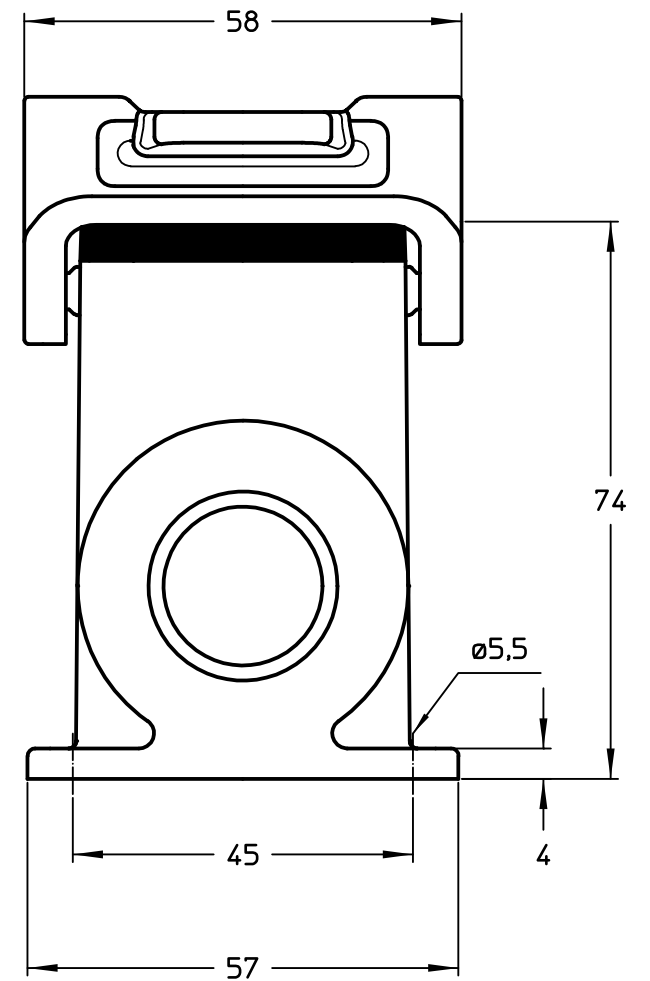

Diritti riservati All rights reserved

	Dimensions in mm
Original Size A4	MLAP 24.25
Date 01/03/22	surface mounting housing, size "104.27", 1x M25 side entry, with 2 IL-BRID levers
Sign. G. Renna	

Simplified representation with dimensions without tolerance

Scale  
1:1